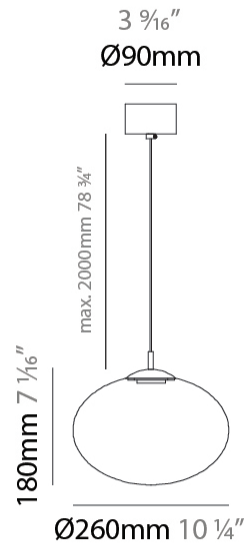

GENERAL

Series: Geo
Subseries: Geo Monopoint
Brand: Cangini & Tucci
Division: Design
Mounting Type: Suspension
Mounting Location: Ceiling
Subcategory: Pendant

PHYSICAL

Shape: Sphere
Diameter (mm): 260
Diameter (in): 10 1/4
Height (mm): 180
Height (in): 7 1/16
Max. Overall Height (mm): 2180
Max. Overall Height (in): 85 13/16
Light Distribution: Omnidirectional
Diffuser: Glass - Opal
Fixture Finish: AMB / GRN / PNK / RUB / SKB / SMK / TOB / TRA
Holder Finish: CHR / MWH / MBK / BCR
Fixture Material: Glass / Metal
Cable Details: 2000mm / 78 3/4" Transparent Cable
Upon Request: Finishes - Peark Gold, Satin Gold, Satin Rose Gold, Satin Black Nickel

LED

Color Temperature (°K): 2700 / 3000
Nominal Lumen (lm): 866
CRI: >90 CRI
Lamp Life (hrs): 50000

OPTICAL

RATINGS AND CERTIFICATIONS

Certified By: Certified for North American Standards
IP rating: IP20

GEO MONOPOINT SUSPENSION