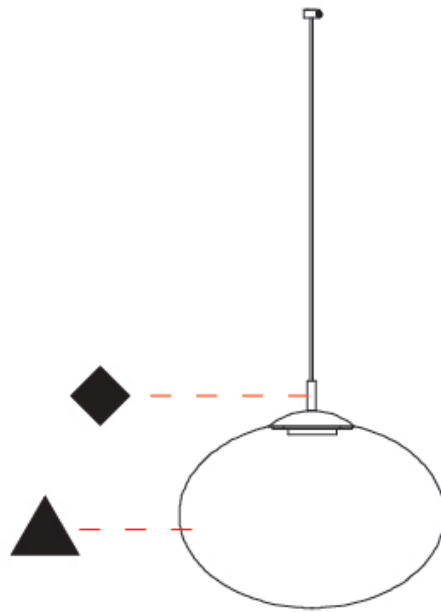

GEO MONOPOINT SUSPENSION

D141257-

PROJECT

TYPE

SPECIFIER

QUANTITY

DATE

D